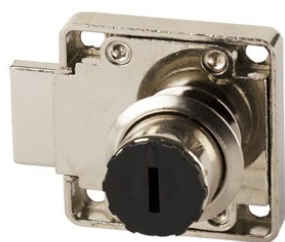

PRODUCT SHEET

Description:

Rim Lock MIC850S, $\varnothing 19 \times 22 \text{mm}$, RH, Body Only, NPL, F/System #01

Item number:

14.00.226-0

Units	Box	Carton	HS Code	Barcode
Pcs.	24	240	8301300000	
				5704866463119