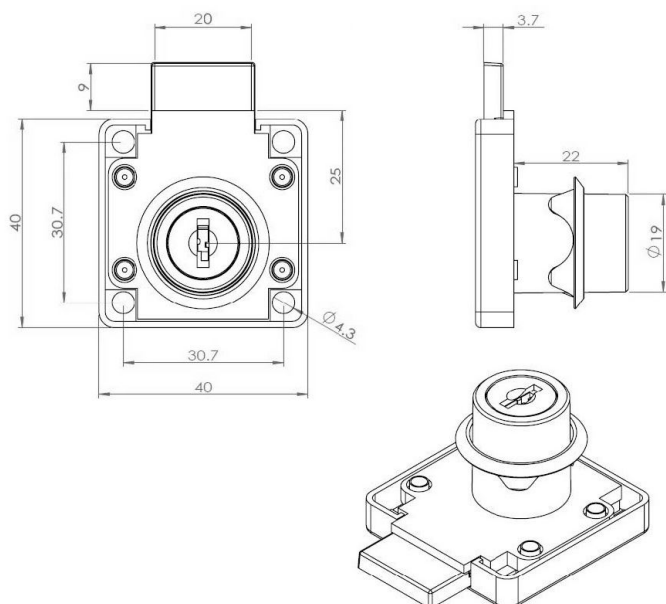

PRODUCT SHEET

Description:

Rim Lock MIC850S, $\varnothing 19 \times 22 \text{mm}$, RH, Body Only, NPL, F/System #01

Item number:

14.00.226-0

Units	Box	Carton	HS Code	Barcode
Pcs.	24	240	8301300000	
				5704866463119

RIGHT

SISO A/S

Mileparken 11
DK-2740 Skovlunde
Denmark
VAT: DK 24786013

Phone +45 45 830 900

www.siso.dk
siso@siso.dk

Danske Bank
Nytorv Branch
Copenhagen
SWIFT: DABADKKK

Account no.
4180 3112 112936
IBAN Account
DK7230003112112936